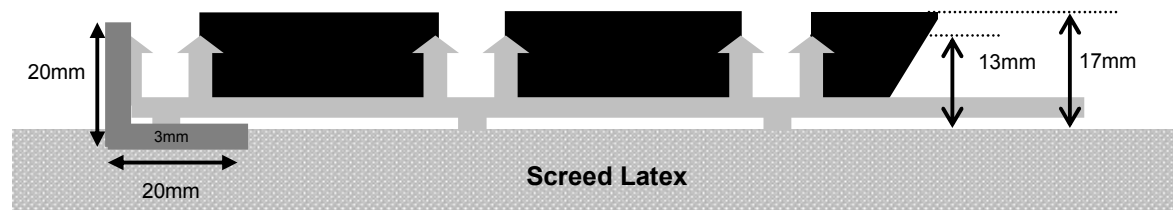

EMS Multi-Track Natural entrance matting, standard profile 17mm, extra heavy duty, with drainage holes and Low smoke & toxic fume emission multi-directional rubber infill

Aluminium Frame: 20mm x 20mm x 3mm to surround

EMS Multi-Track Natural entrance matting, Low profile 13mm, extra heavy duty, with drainage holes and Low smoke & toxic fume emission multi-directional rubber infill

Aluminium Frame: 16mm x 16mm x 3mm to surround