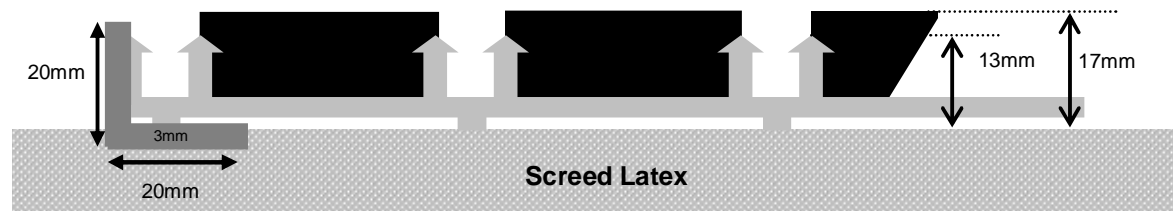

EMS Evergreen Debris Channel matting, standard profile 17mm, extra heavy duty, with DC001 fibre-bonded polypropylene infill

Aluminium Frame: 20mm x 20mm x 3mm to surround

EMS Evergreen Debris Channel Matting, low profile 12mm, extra heavy duty with DC001 fibre-bonded polypropylene infill.

Aluminium Frame: 16mm x 16mm x 3mm to surround