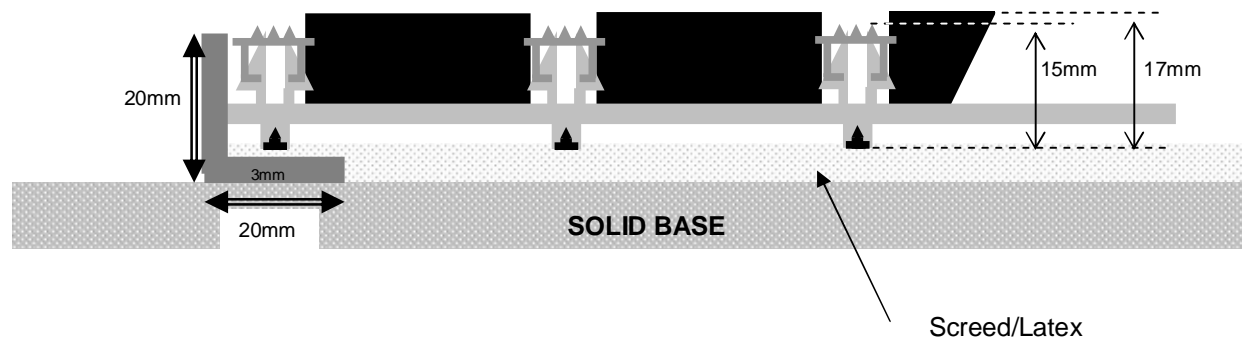

EMS Colortread Entrance Matting, standard profile 17mm, extra heavy duty, with CT002 brush polypropylene infill.

Aluminium Frame: 20 x 20 x 3mm to surround

EMS Colortread Entrance Matting, standard profile 12mm, extra heavy duty, with CT002 brush polypropylene infill.

Aluminium Frame: 16 x 16 x 3mm or 13 x 13 x 2mm to surround