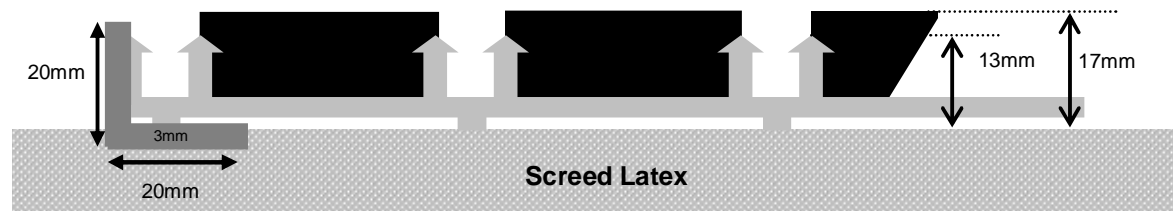

EMS Evergreen Debris Channel matting, standard profile 17mm, extra heavy duty, with DC022 ribbed polypropylene infill

Aluminium Frame: 20mm x 20mm x 3mm to surround

EMS Evergreen Debris Channel Matting, low profile 12mm, extra heavy duty with DC022 ribbed polypropylene infill.

Aluminium Frame: 16mm x 16mm x 3mm to surround