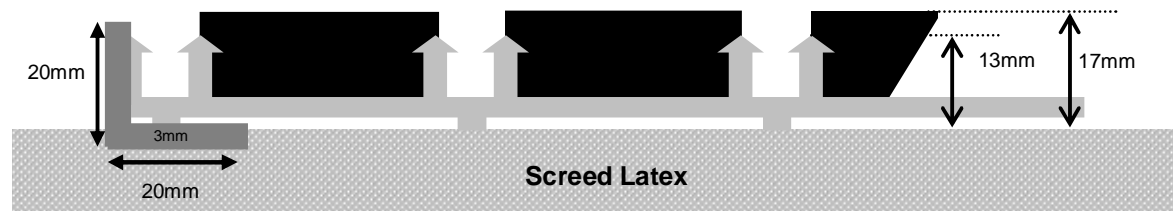

EMS Evergreen Debris Channel matting, standard profile 17mm, extra heavy duty, with DC004 Natural coir brush infill

Aluminium Frame: 20mm x 20mm x 3mm to surround

EMS Evergreen Debris Channel Matting, low profile 12mm, extra heavy duty with DC004 Natural coir brush infill

Aluminium Frame: 16mm x 16mm x 3mm to surround