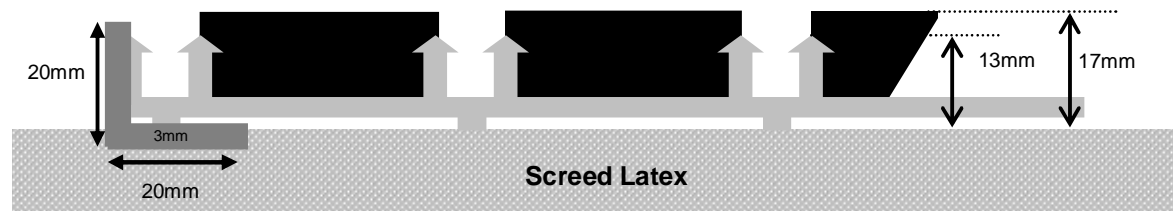

EMS Evergreen Debris Channel matting, standard profile 17mm, extra heavy duty, with DC003 Multi-directional polypropylene infill

Aluminium Frame: 20mm x 20mm x 3mm to surround

EMS Evergreen Debris Channel Matting, low profile 12mm, extra heavy duty with DC003 Multi-directional polypropylene infill.

Aluminium Frame: 16mm x 16mm x 3mm to surround