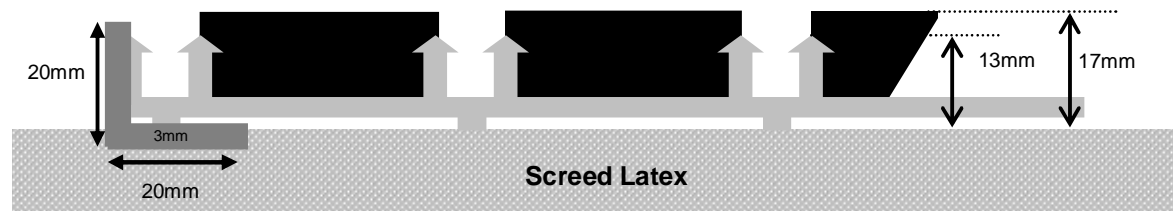

EMS Evergreen Debris Channel matting, standard profile 17mm, extra heavy duty, with DC002 brush polypropylene infill

Aluminium Frame: 20mm x 20mm x 3mm to surround

EMS Evergreen Debris Channel Matting, low profile 12mm, extra heavy duty with DC002 brush polypropylene infill.

Aluminium Frame: 16mm x 16mm x 3mm to surround