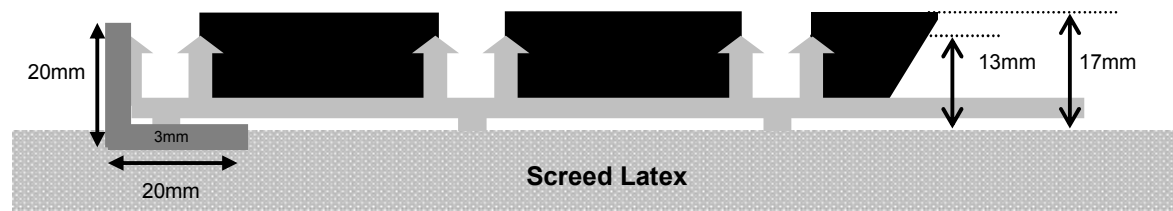

EMS Multi-Track (Non-section 12) entrance matting, standard profile 17mm, extra heavy duty, with ribbed rubber infill

Aluminium Frame: 20mm x 20mm x 3mm to surround

EMS Multi-Track (Non-section 12) entrance matting, Low profile 13mm, extra heavy duty, with ribbed rubber infill

Aluminium Frame: 16mm x 16mm x 3mm to surround