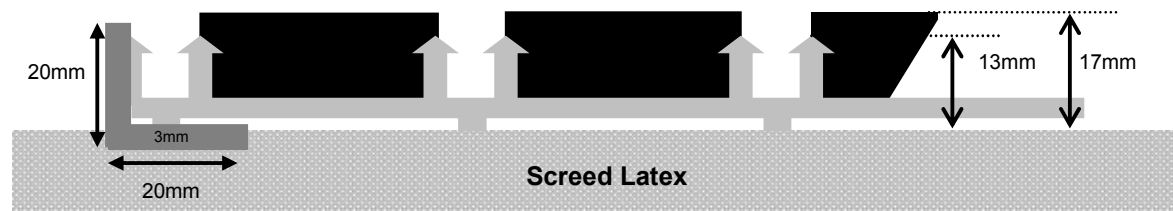

EMS New LU Debris Channel entrance matting, standard profile 17mm, extra heavy duty, with Low smoke & toxic fume emission rubber infill

Aluminium Frame: 20mm x 20mm x 3mm to surround

EMS New LU Debris Channel entrance matting, Low profile 13mm, extra heavy duty, with Low smoke & toxic fume emission rubber infill

Aluminium Frame: 16mm x 16mm x 3mm to surround