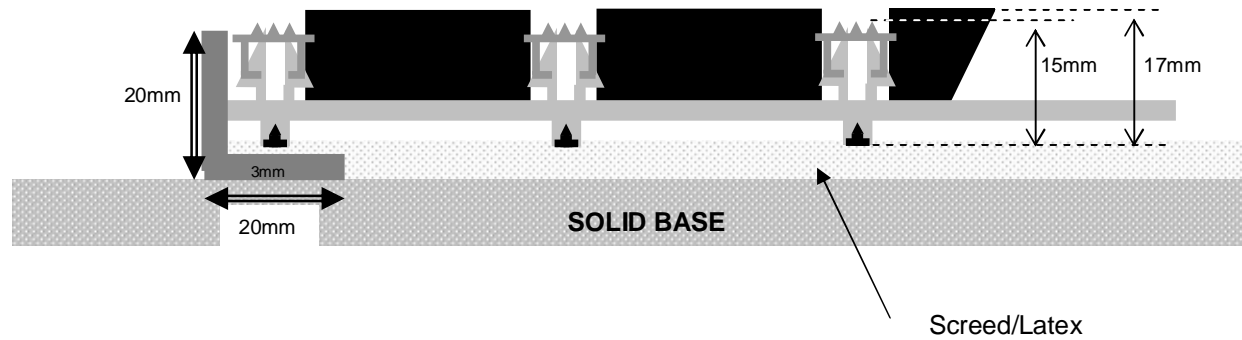

EMS Colortread Entrance Matting, standard profile 17mm, extra heavy duty, with CT004 Natural coir infill.

Aluminium Frame: 20 x 20 x 3mm to surround

EMS Colortread Entrance Matting, standard profile 12mm, extra heavy duty, with CT004 Natural coir infill.

Aluminium Frame: 16 x 16 x 3mm or 13 x 13 x 2mm to surround