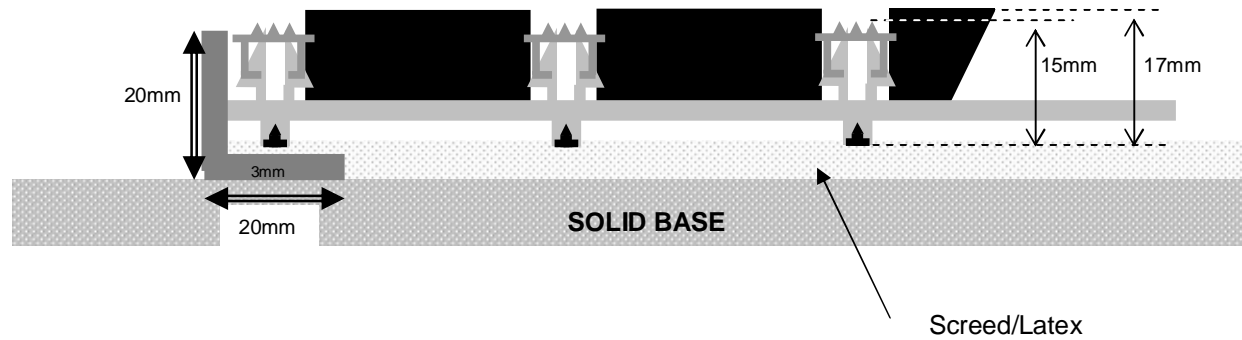

EMS Colortread Entrance Matting, standard profile 17mm, extra heavy duty, with CT003-MD polypropylene infill.

Aluminium Frame: 20 x 20 x 3mm to surround

EMS Colortread Entrance Matting, standard profile 12mm, extra heavy duty, with CT003-MD polypropylene infill.

Aluminium Frame: 16 x 16 x 3mm or 13 x 13 x 2mm to surround