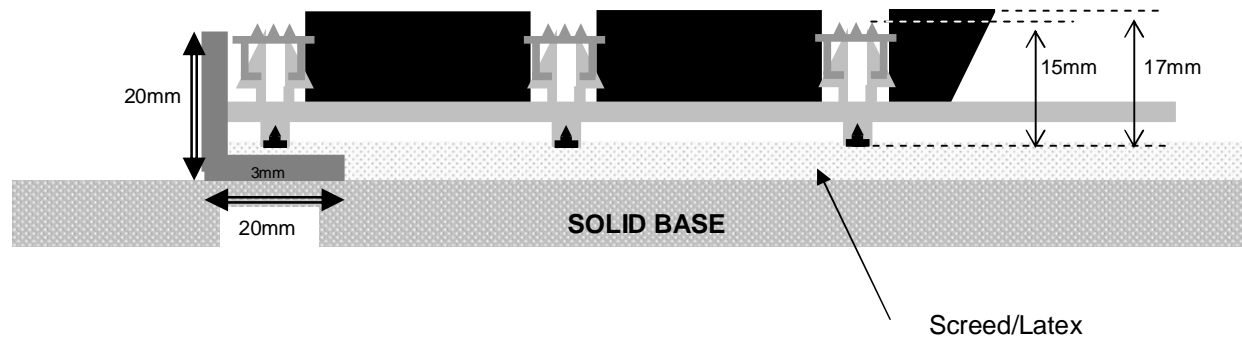

EMS Colortread Entrance Matting, standard profile 17mm, extra heavy duty, with CT001 fibre bonded polypropylene infill.

Aluminium Frame: 20 x 20 x 3mm to surround

EMS Colortread Entrance Matting, standard profile 12mm, extra heavy duty, with CT001 fibre bonded polypropylene infill.

Aluminium Frame: 16 x 16 x 3mm or 13 x 13 x 2mm to surround