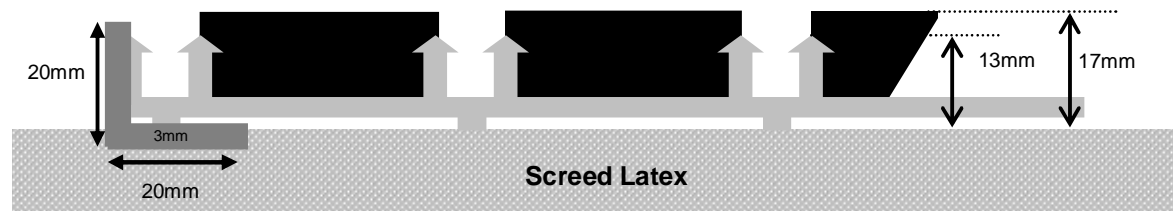

EMS Evergreen Debris Channel matting, standard profile 17mm, extra heavy duty, with DC008 recycled rubber infill

Aluminium Frame: 20mm x 20mm x 3mm to surround

EMS Evergreen Debris Channel Matting, low profile 12mm, extra heavy duty with DC008 recycled rubber infill

Aluminium Frame: 16mm x 16mm x 3mm to surround