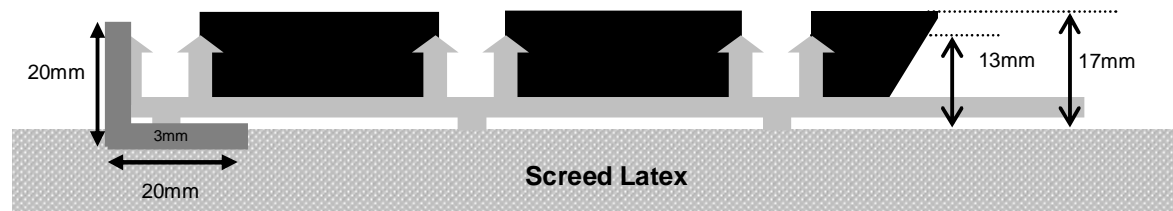

EMS Evergreen Debris Channel matting, standard profile 17mm, extra heavy duty, with DC005 ribbed rubber infill

Aluminium Frame: 20mm x 20mm x 3mm to surround

EMS Evergreen Debris Channel Matting, low profile 12mm, extra heavy duty with DC005 ribbed rubber infill

Aluminium Frame: 16mm x 16mm x 3mm to surround